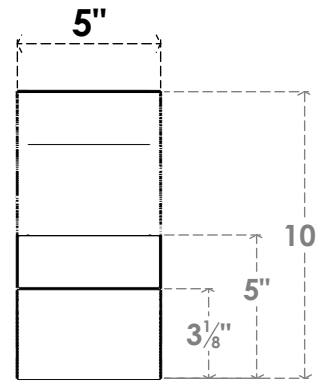

ITEM NUMBER: BRCPO050X10000X10000RID

5"W X 10"D X 10"H RIDGEWOOD ARCHITECTURAL GRADE PVC OPEN BRACE

SIDE PROFILE

FRONT PROFILE

ISOMETRIC

EKENA MILLWORK
2300 WEST MAIN ST.
CLARKSVILLE, TX 75426
TOLL FREE: 866-607-0453
WWW.EKENAMILLWORK.COM