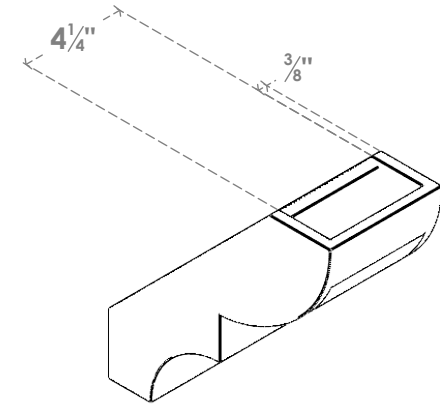

ITEM NUMBER: BRCPO050X10000X10000RID

5"W X 10"D X 10"H RIDGEWOOD ARCHITECTURAL GRADE PVC OPEN BRACE

SIDE PROFILE

FRONT PROFILE

ISOMETRIC

EKENA MILLWORK
2300 WEST MAIN ST.
CLARKSVILLE, TX 75426
TOLL FREE: 866-607-0453
WWW.EKENAMILLWORK.COM