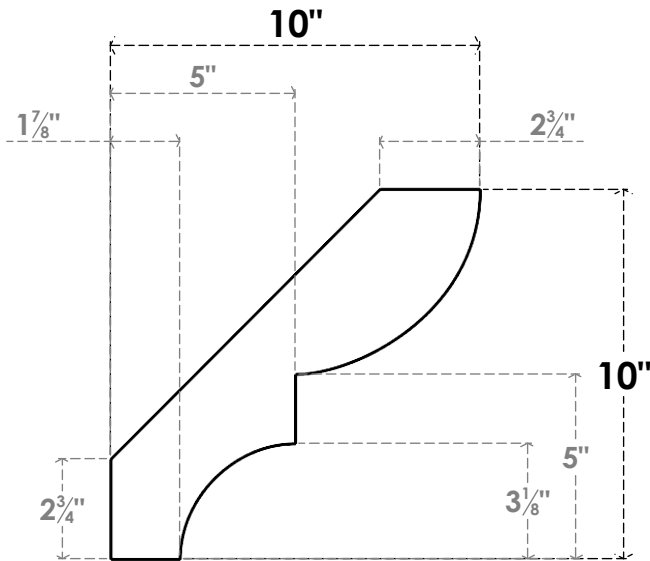

ITEM NUMBER: BRCPO050X10000X10000RID

5"W X 10"D X 10"H RIDGEWOOD ARCHITECTURAL GRADE PVC OPEN BRACE

SIDE PROFILE

FRONT PROFILE

ISOMETRIC

EKENA MILLWORK
2300 WEST MAIN ST.
CLARKSVILLE, TX 75426
TOLL FREE: 866-607-0453
WWW.EKENAMILLWORK.COM